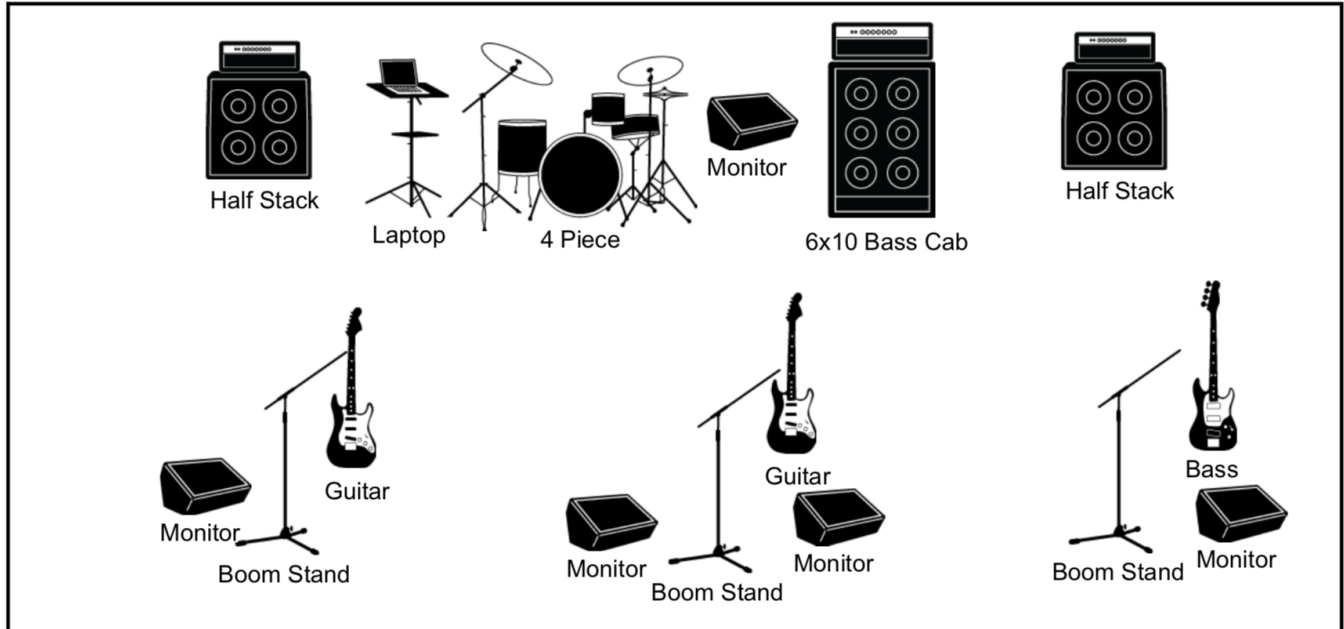

SOUND REQUIREMENTS

MEMBER LINE AND DI NEEDS:

- -Juan-Lead Vox/Lead Guitar/Sampler
  3 XLR and 1 DI Box
- -Jeanot-Rhythm Guitar/Back up Vox
  2 XLR
- -Charles-Bass/Back up Vox
  2 XLR (optional DI out on bass amp)
- -Nate-Drums/Back up Vox
  1 XLR (MIC requires phantom power)
  5-7 XLR (Drum mics provided by club)

VENUE MUST SUPPLY:

- -3-4 available stage power outlets
- -3 MIC Boom Stands
- -1 DI box (for sampler)
- -MIC's and stands for guitar/bass/drums
- -All Mic cables

FRONTLINE NEEDS:

- -PA System
- -3-4 Front of stage monitors, 1 Drum wedge monitor
- -MAX Line inputs needed 14 (Reference Input List)
- -Request small amount of Plate Reverb on all Vocal inputs

INPUT LIST

1	LEAD VOX- Juan	9	KICK	17	
2	BACKUP VOX- Jeanot	10	SNARE	18	
3	BACKUP VOX- Nate	11	TOM	19	
4	BACKUP VOX- Charlie	12	TOM	20	
5	SL GT-LEAD-Juan	13	OVERHEAD	21	
6	SR GT- RHYTHM-Jeano	14	OVERHEAD	22	
7	BASS-(DI OPTIONAL)	15		23	
8	DI INPUT FOR LAPTOP	16		24	

STAGE PLOT

STAGE

BACKLINE:

- -4 Piece Drum Set, 1 Hi-Hat, 4 Cymbals, All Hardware, Drum Throne, Kick Mic
- -2 Guitar Rigs, 100 Watt heads + 4x12 cabs
- -1 Bass Rig, Amp and 6x10 cab
- -Sampler (DI BOX needed)
- -4 Vocal Mics (one requires phantom power)

THANK YOU!

c1978